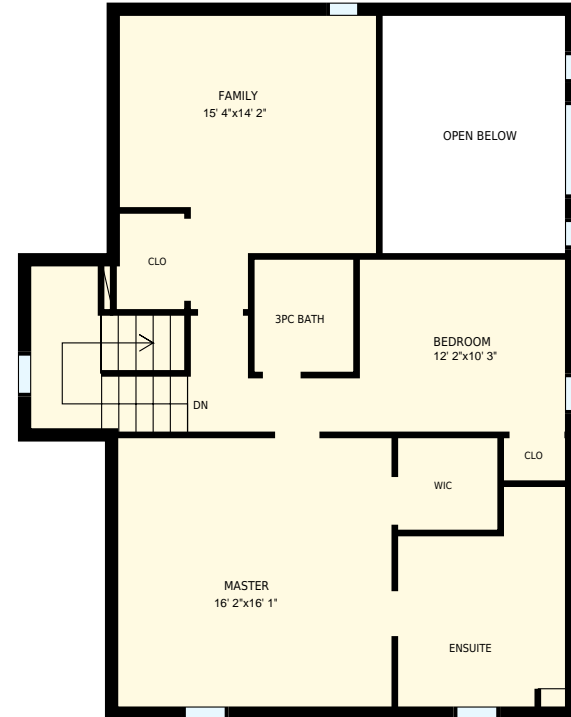

# 202 Glasgow St N, Guelph, ON

Total Exterior Area Above Grade 2656 sq. ft.

**Main Floor**  
Exterior Area 1491 sq. ft.

**2nd Floor**  
Exterior Area 1165 sq. ft.

202 Glasgow St N, Guelph, ON

PREPARED FOR:  
Terra View Homes

Main Floor

Interior Area 1318 sq. ft.  
Exterior Area 1491 sq. ft.

 Included Area

PREPARED ON:  
Sep, 2017

All room dimensions and floor areas must be considered approximate and are subject to independent verification.  
For method of measurement please see <https://youriguide.com/measure/>.

202 Glasgow St N, Guelph, ON

PREPARED FOR:  
Terra View Homes

2nd Floor

Interior Area 1005 sq. ft.  
Exterior Area 1165 sq. ft.

 Included Area

PREPARED ON:  
Sep, 2017

All room dimensions and floor areas must be considered approximate and are subject to independent verification.  
For method of measurement please see <https://youriguide.com/measure/>.