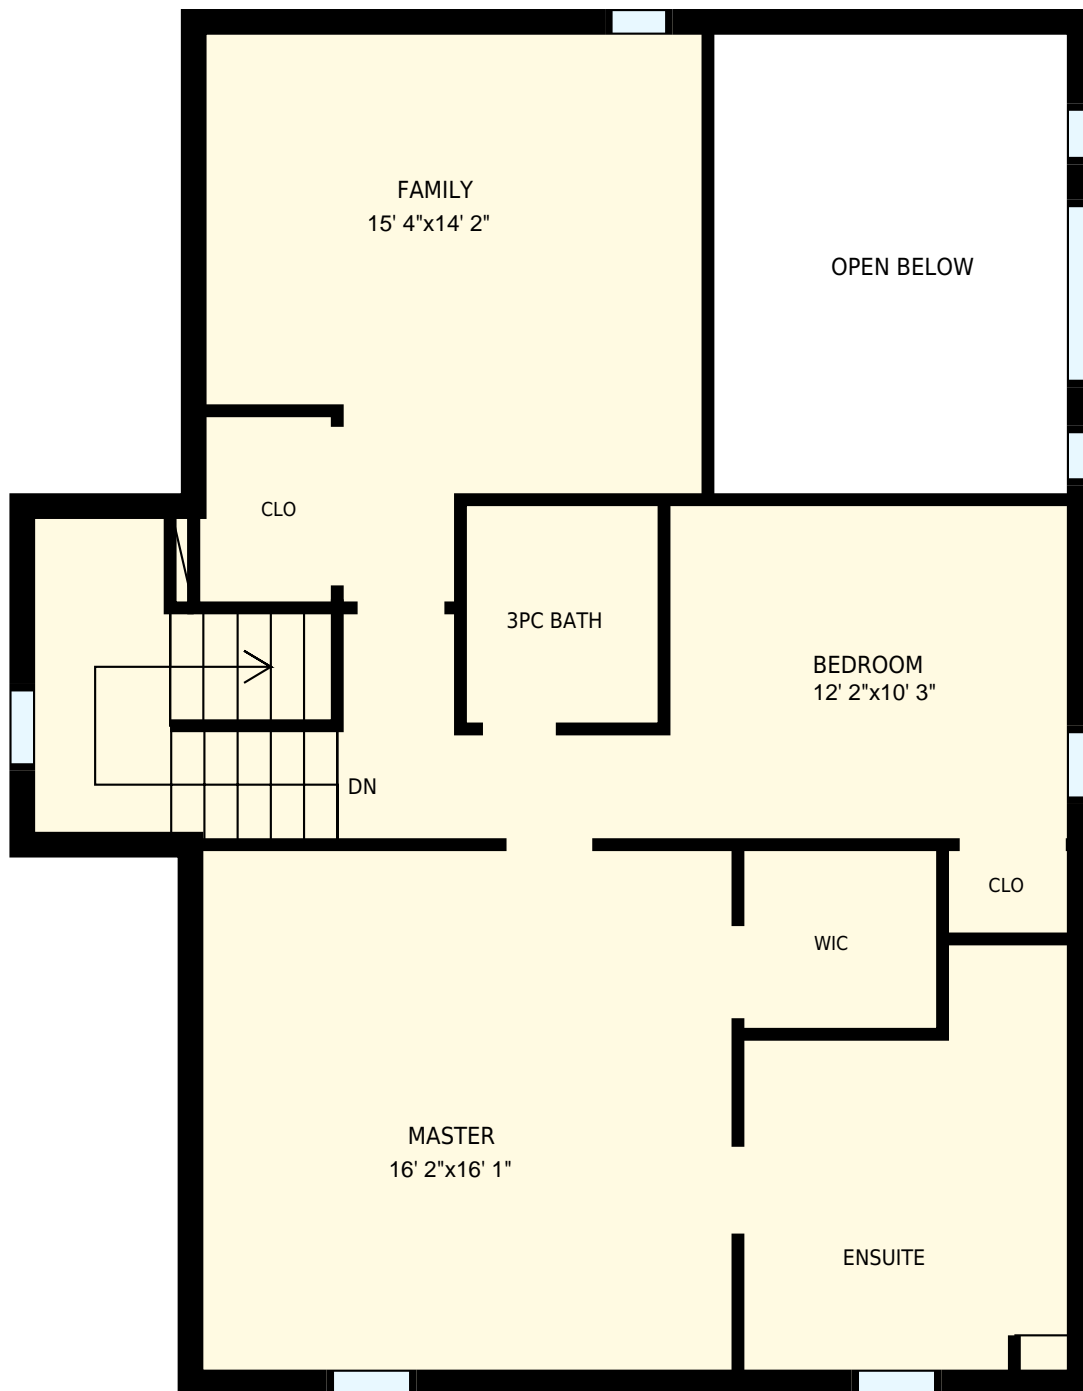

# 202 Glasgow St N, Guelph, ON

Total Exterior Area Above Grade 2656 sq. ft.

**Main Floor**  
Exterior Area 1491 sq. ft.

**2nd Floor**  
Exterior Area 1165 sq. ft.

202 Glasgow St N, Guelph, ON

PREPARED FOR:  
Terra View Homes

Main Floor

Interior Area 1318 sq. ft.  
Exterior Area 1491 sq. ft.

 Included Area

PREPARED ON:  
Sep, 2017

All room dimensions and floor areas must be considered approximate and are subject to independent verification.  
For method of measurement please see <https://youriguide.com/measure/>.

202 Glasgow St N, Guelph, ON

PREPARED FOR:  
Terra View Homes

2nd Floor

Interior Area 1005 sq. ft.  
Exterior Area 1165 sq. ft.

 Included Area

PREPARED ON:  
Sep, 2017

All room dimensions and floor areas must be considered approximate and are subject to independent verification.  
For method of measurement please see <https://youriguide.com/measure/>.