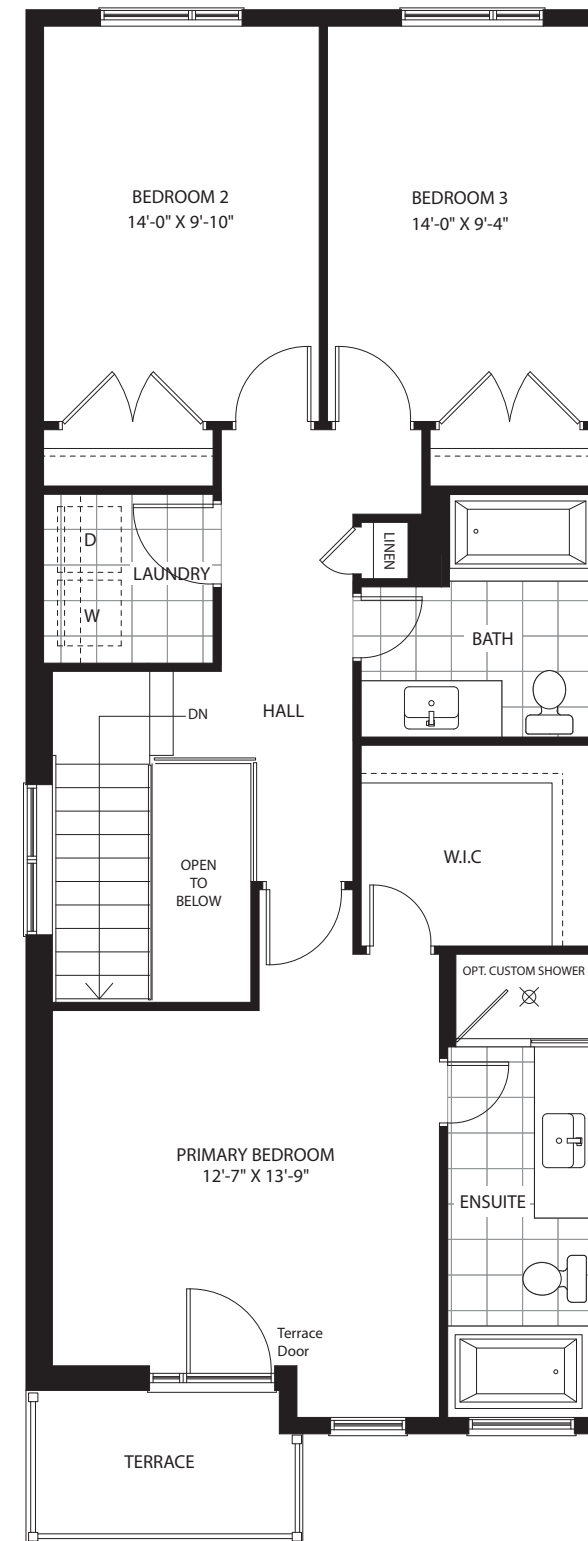

TerraView
custom homes

[TERRA-VIEW.COM](https://www.terra-view.com)

THE HARMONY

LEFT SEMI

1780
SQUARE FEET
INCLUDES OPEN-TO-BELOW

THE HARMONY

1780 SQUARE FEET - INCLUDES OPEN-TO-BELOW
LEFT SEMI

 3  2.5

BASEMENT
INCLUDES 1 BED UNIT ROUGH-IN

MAIN FLOOR
762 SQ.FT.

SECOND FLOOR
1018 SQ.FT.