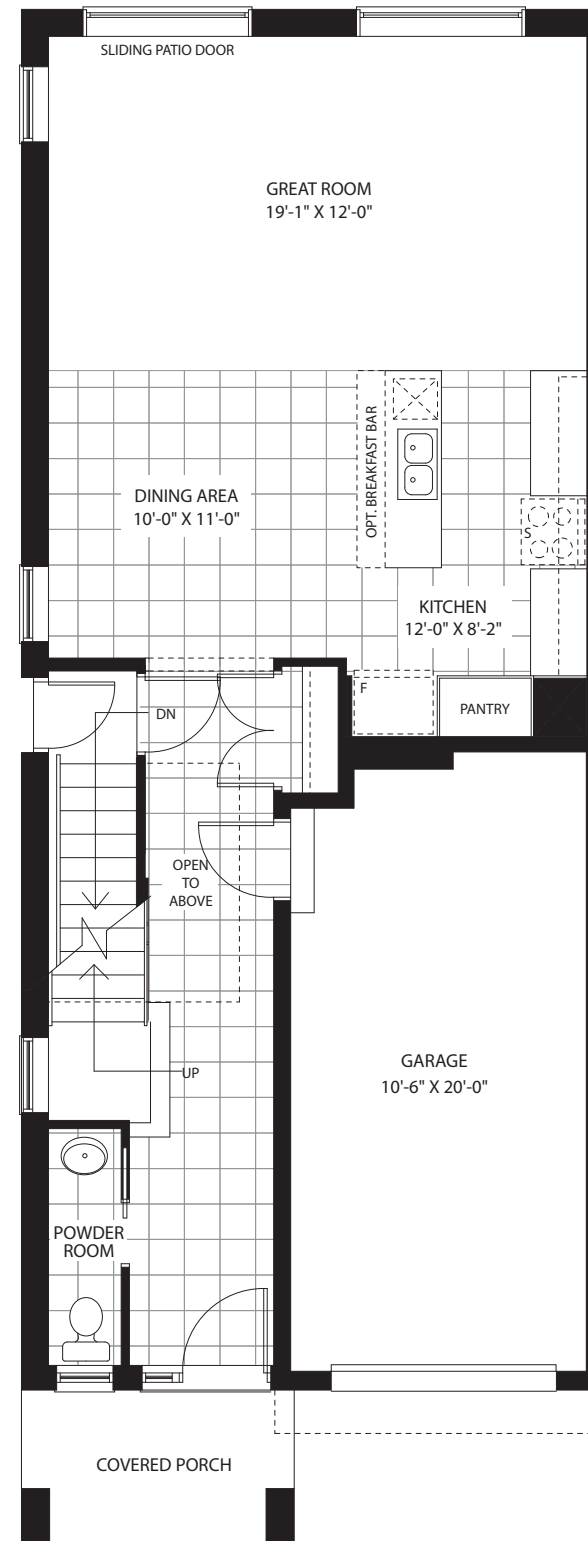

TerraView
custom homes

[TERRA-VIEW.COM](https://www.terra-view.com)

THE HARMONY

LEFT SEMI

1780
SQUARE FEET
INCLUDES OPEN-TO-BELOW

THE HARMONY

1780 SQUARE FEET - INCLUDES OPEN-TO-BELOW
LEFT SEMI

 3  2.5

BASEMENT
INCLUDES 1 BED UNIT ROUGH-IN

MAIN FLOOR
762 SQ.FT.

SECOND FLOOR
1018 SQ.FT.