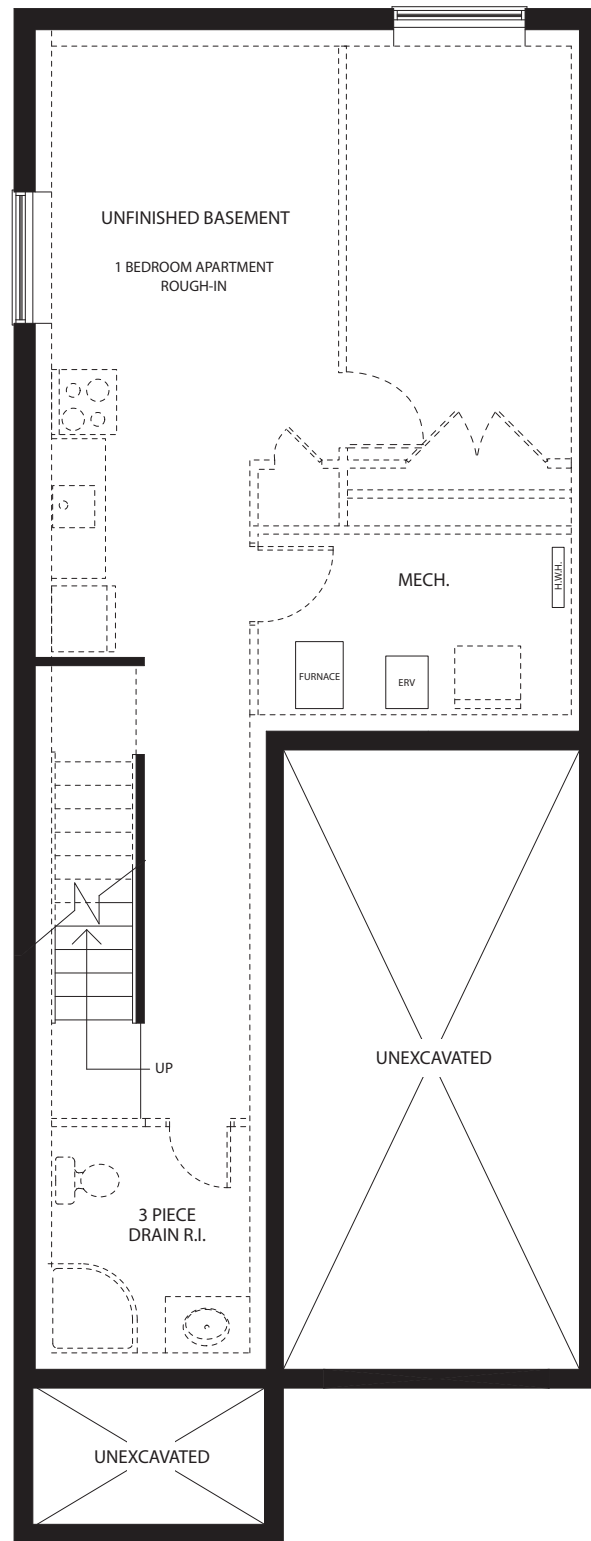

TerraView
custom homes

[TERRA-VIEW.COM](https://www.terra-view.com)

THE HARMONY

LEFT SEMI

1780
SQUARE FEET
INCLUDES OPEN-TO-BELOW

THE HARMONY

1780 SQUARE FEET - INCLUDES OPEN-TO-BELOW
LEFT SEMI

 3  2.5

BASEMENT
INCLUDES 1 BED UNIT ROUGH-IN

MAIN FLOOR
762 SQ.FT.

SECOND FLOOR
1018 SQ.FT.