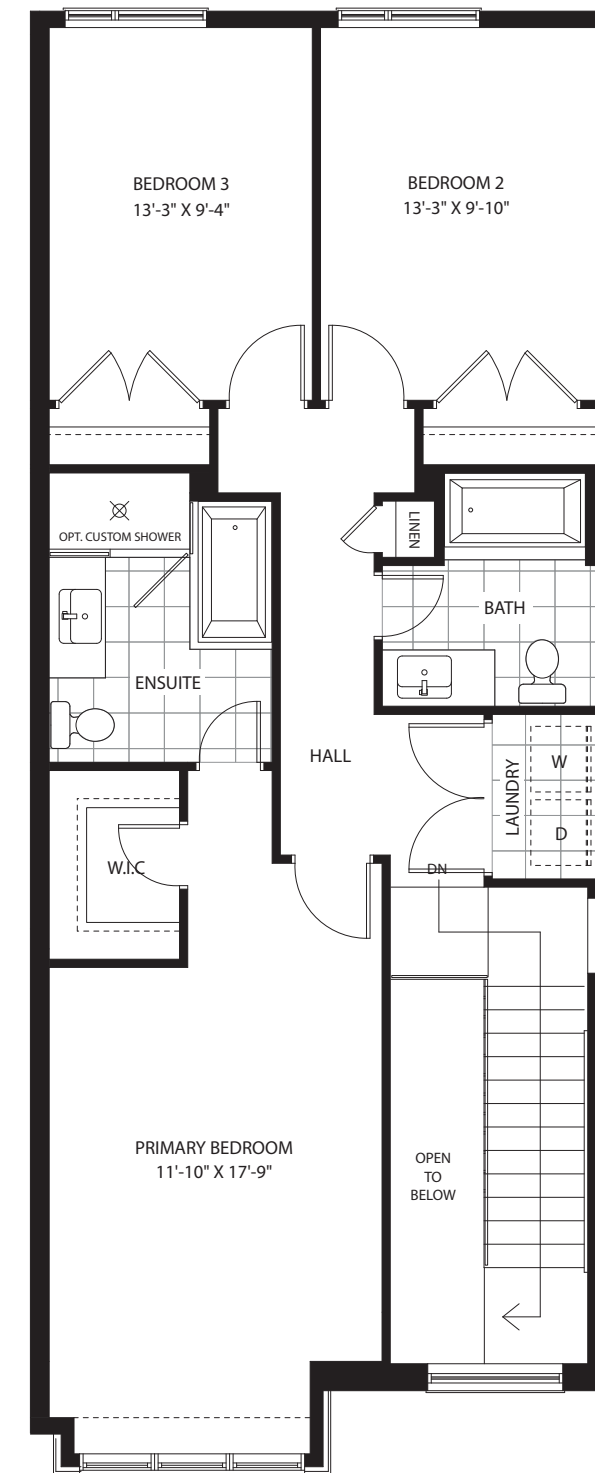

THE WILLOW

RIGHT SEMI

1794
SQUARE FEET
INCLUDES OPEN-TO-BELOW

THE WILLOW

1794 SQUARE FEET - INCLUDES OPEN-TO-BELOW
RIGHT SEMI

 3  2.5

BASEMENT
INCLUDES 1 BED UNIT ROUGH-IN

MAIN FLOOR
762 SQ.FT.

SECOND FLOOR
1032 SQ.FT.