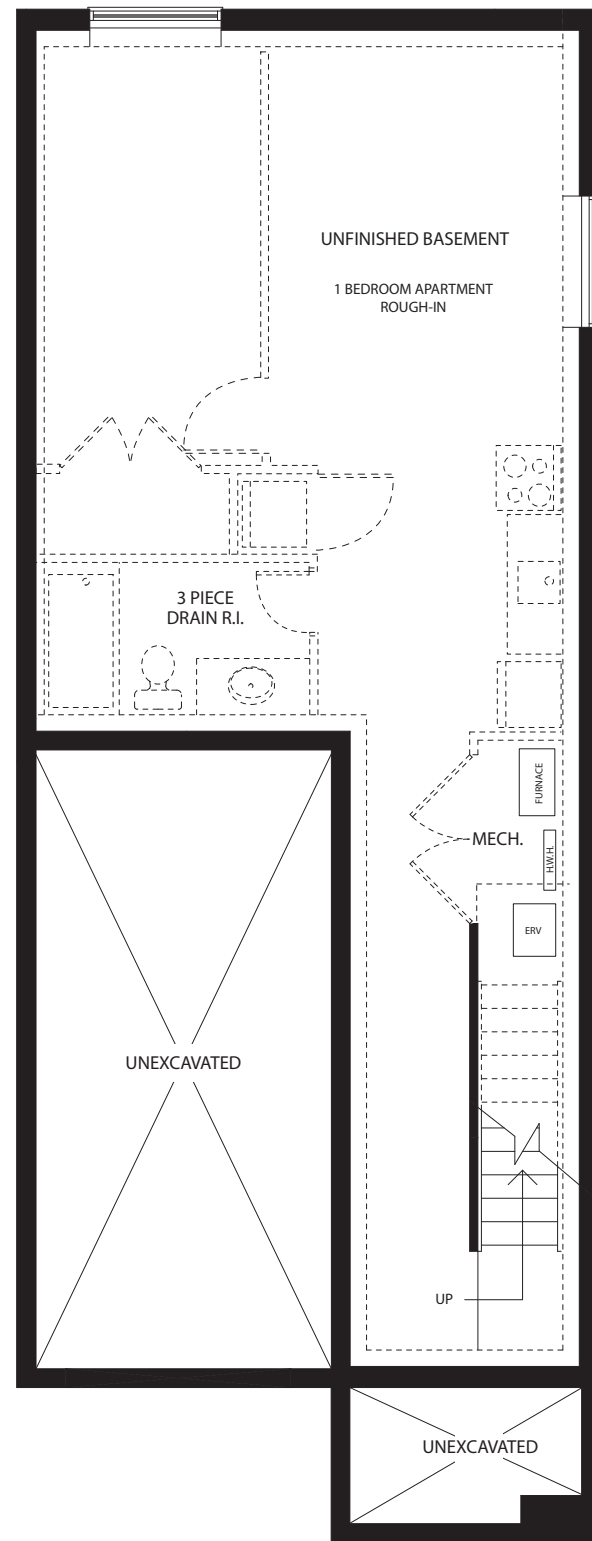

THE WILLOW

RIGHT SEMI

1794
SQUARE FEET
INCLUDES OPEN-TO-BELOW

THE WILLOW

1794 SQUARE FEET - INCLUDES OPEN-TO-BELOW
RIGHT SEMI

 3  2.5

BASEMENT
INCLUDES 1 BED UNIT ROUGH-IN

MAIN FLOOR
762 SQ.FT.

SECOND FLOOR
1032 SQ.FT.