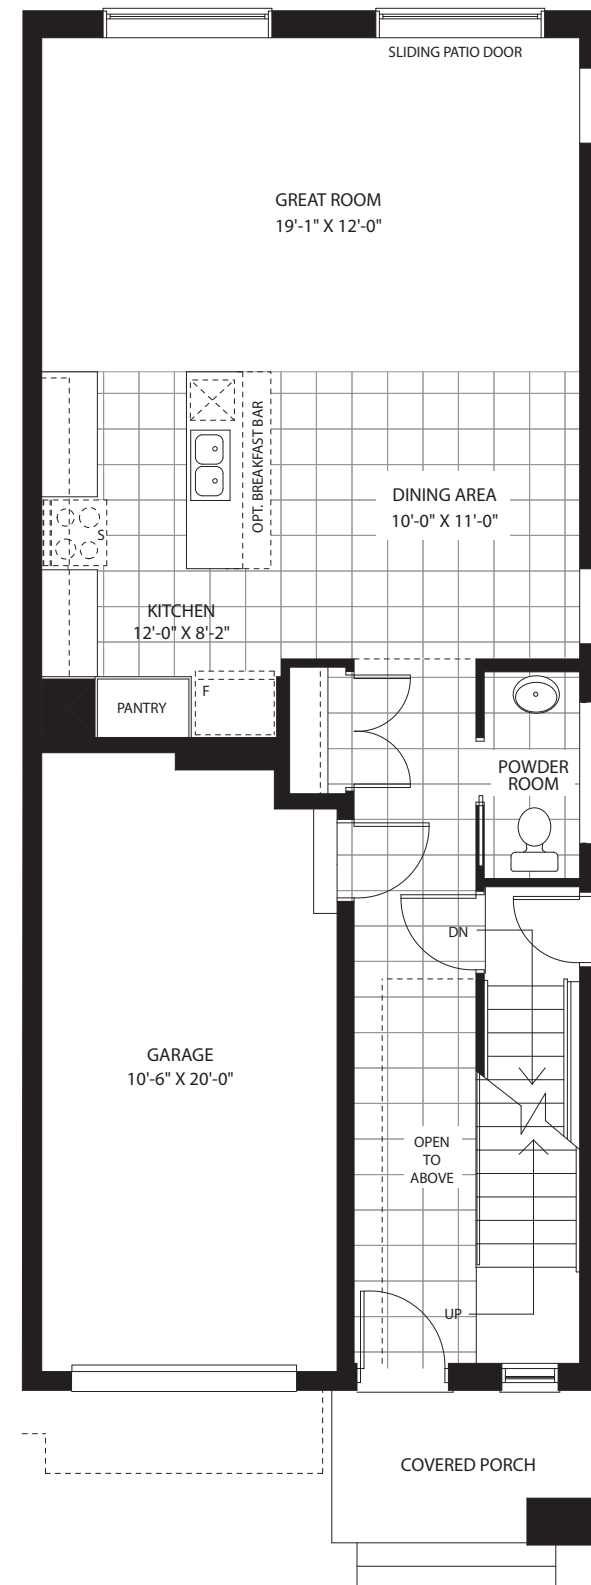

THE WILLOW

RIGHT SEMI

1794
SQUARE FEET
INCLUDES OPEN-TO-BELOW

THE WILLOW

1794 SQUARE FEET - INCLUDES OPEN-TO-BELOW
RIGHT SEMI

 3  2.5

BASEMENT
INCLUDES 1 BED UNIT ROUGH-IN

MAIN FLOOR
762 SQ.FT.

SECOND FLOOR
1032 SQ.FT.